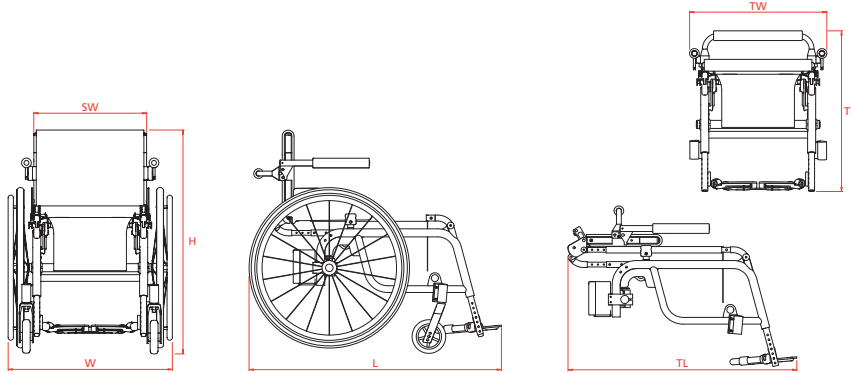

## To be part of...

Your child is active and wants to reach up and be part of it all. The LEVO Kid & Junior is their partner in play, in learning, in growing to their full potential. Like your child, the LEVO Kid & Junior is lively and fun with special abilities. Different seating positions and standing up to 86° offers a high degree of independence and flexibility. Easy adjustable growth plates, a wide range of accessories and options let the LEVO Kid & Junior smoothly grow with your child for many years.

## Highlights

- Smooth standing and positioning movement
- Compact, maneuverable, light
- Safe and secure stand-up operation elevating to any and all angles between sitting and 86° standing
- Switch activation and switch option for all levels of hand/finger function
- Adjustable for upper and lower leg length, foot position and back height
- Six ground stability points ensure solid and secure standing position
- User weight up to 265 lbs
- Wide range of different options and accessories
- Multiple color option
- Certificates: TÜV, CERAH, HI, FDA/510(k), Crash Test

### Options/accessories Kid & Junior

Growth kit seat width 11.8 to 13.8 in, Growth kit Kid to Junior Height adjustable stroller handle, Attendant control for stand-up operation, Antitip devices, Table tray, Seat cushion, Back rest extension 2.4 to 6.3 in, V-Trak back, Spinergy wheels, ... many more on request